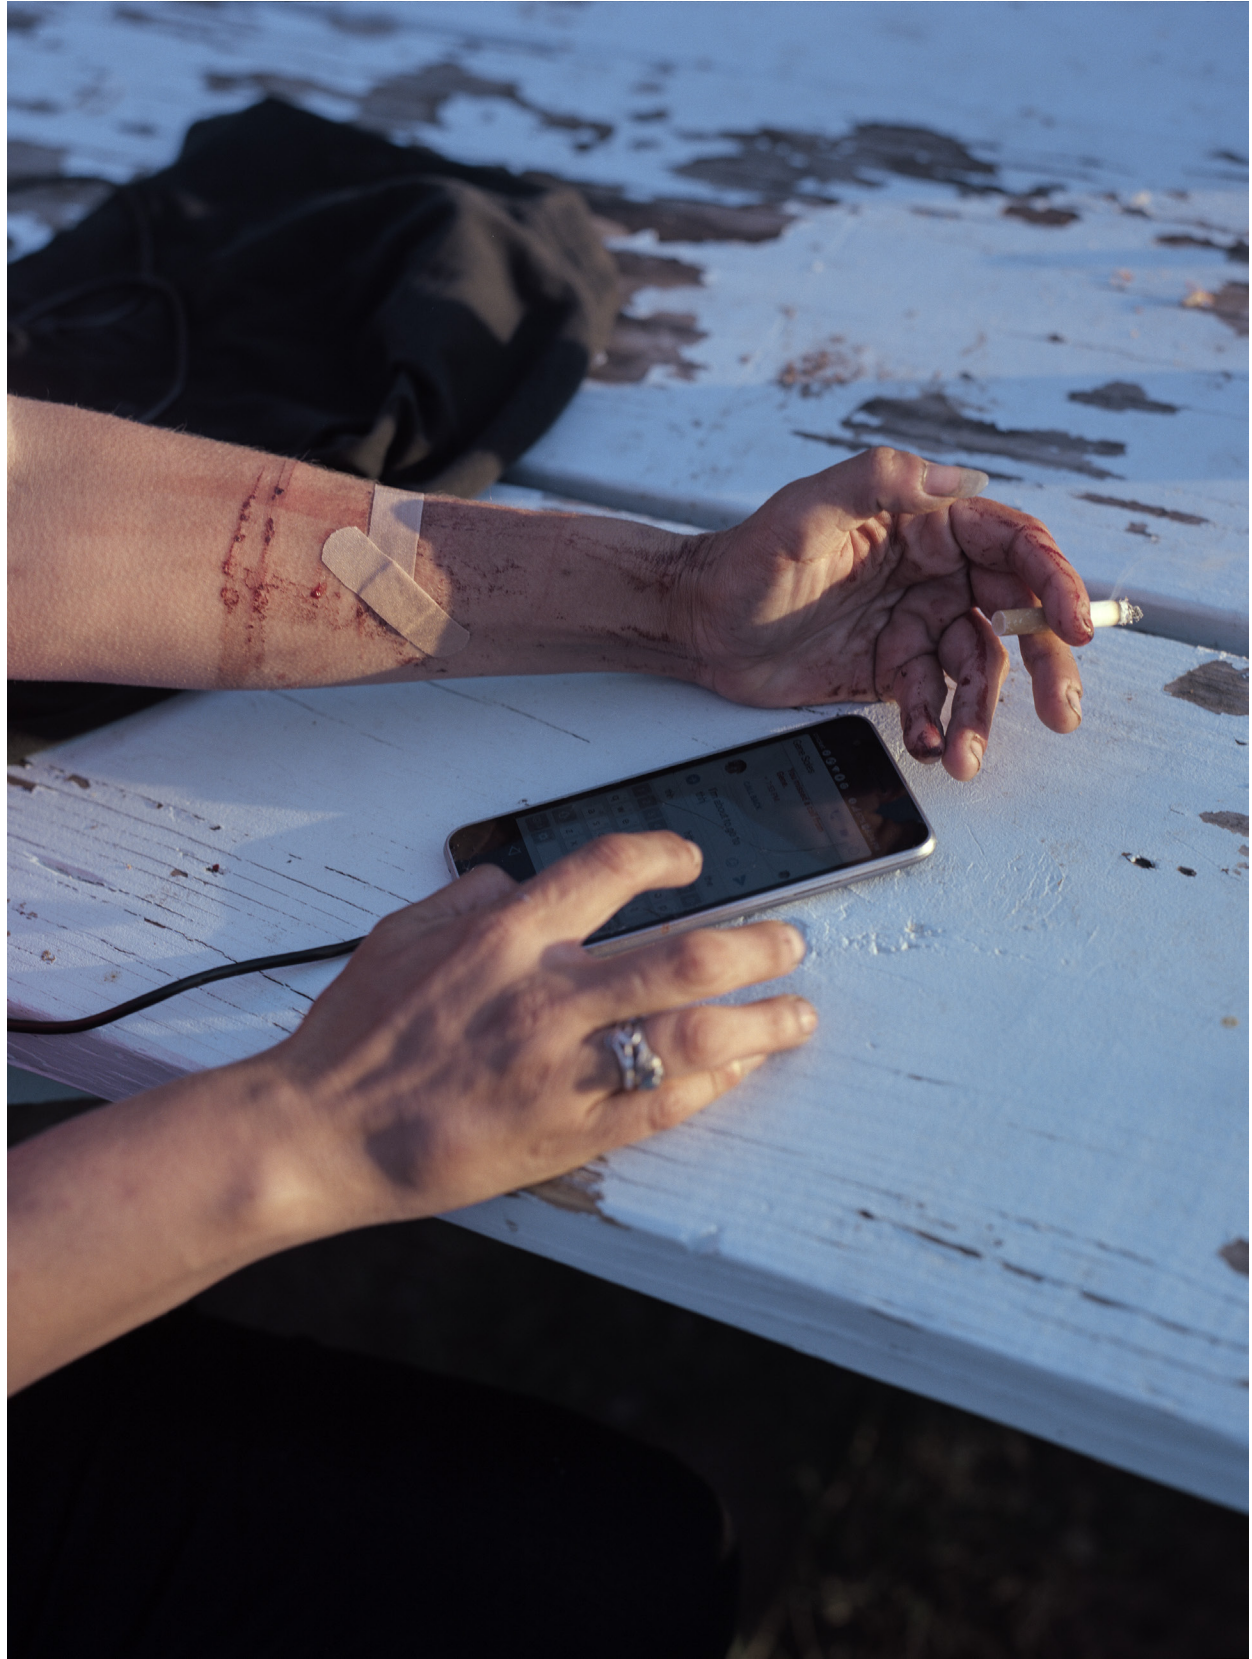

Confederate Moons

Gregory Halpern

The artist would like to thank:

TC, CE, JE, JG, MH, TH, JJ, TM, AP, LR & PS.

Confederate Moons
Gregory Halpern

TBW Books
Annual Series No. 6
Book 3

All photographs © Gregory Halpern
For this edition © TBW Books, 2018